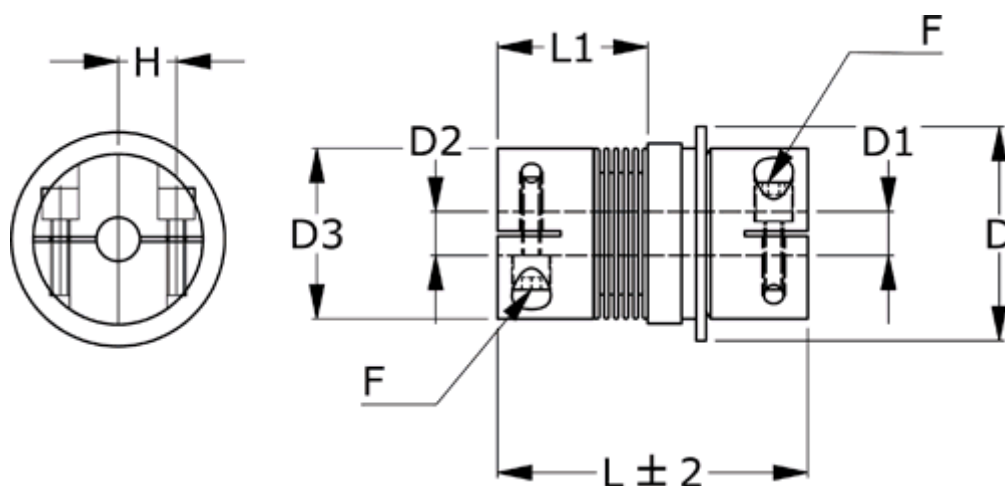

Data Sheet

Article number: 335012001382424C1

Description: Safety coupling BKK 200 synchronous
Length 138 mm, bore 24/24 mm, TKn max 90 NM

Measures

D = 109

D1 = 24

D2 = 24

D3 = 90.0

F = M12

H = 31.0

L = 138

L1 = 75.0

Nom. torque NM (TKn) = 90NM overload torque range 1

Position engagement = C = Synchronous

s = 2.0